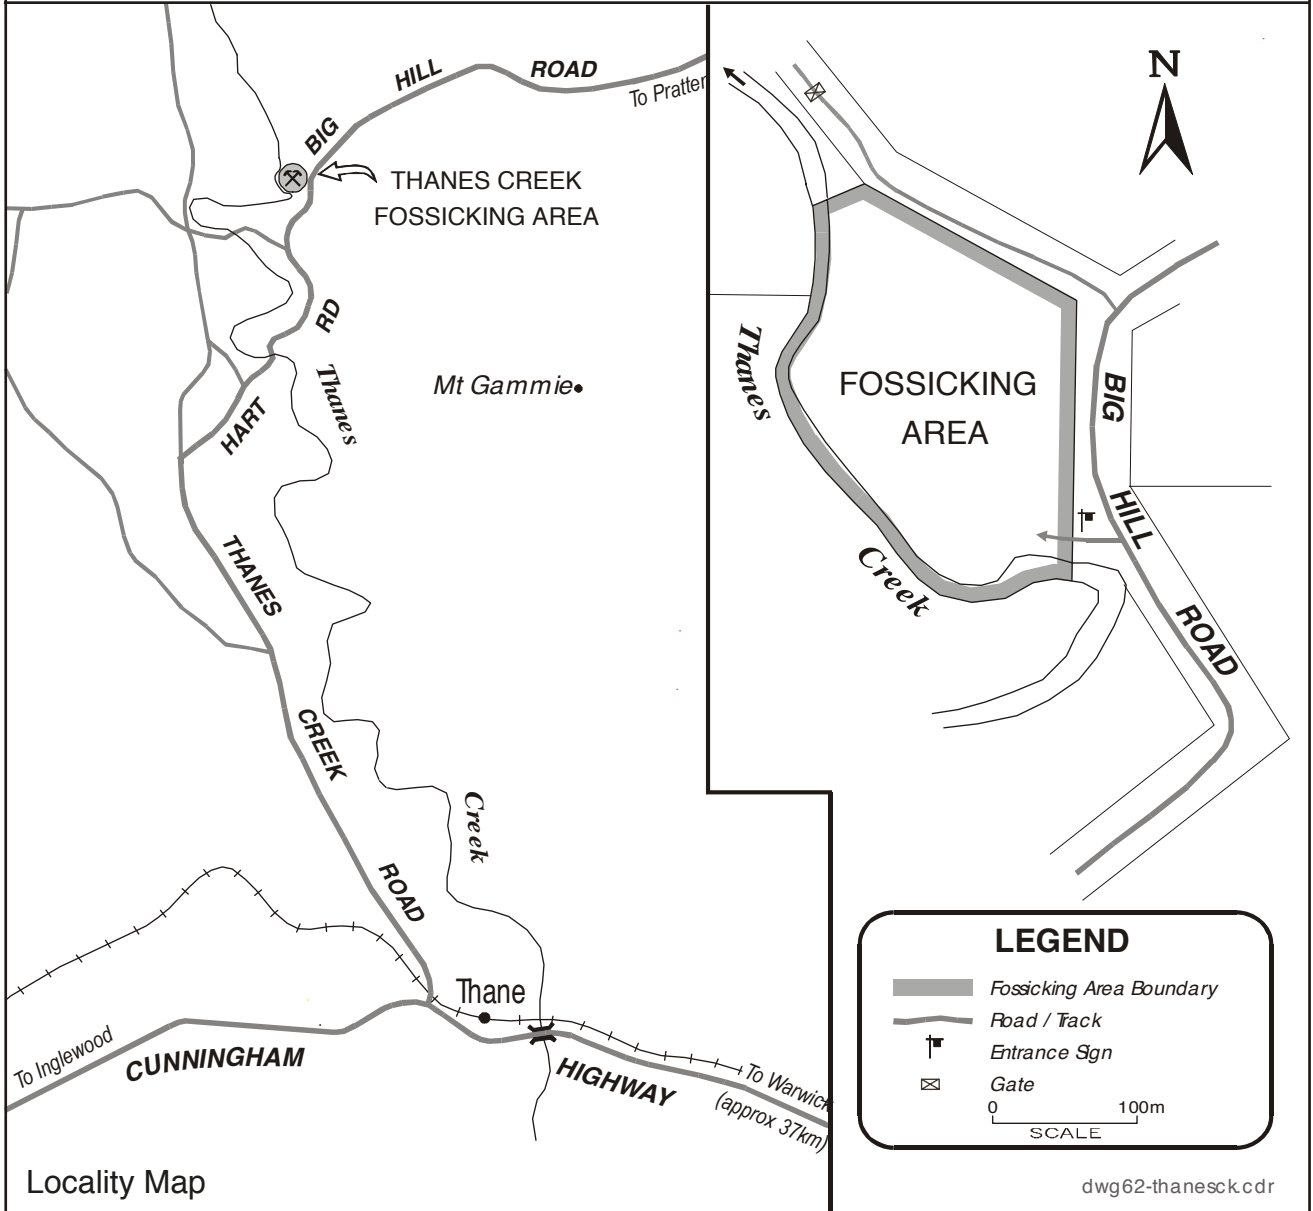

THANES CREEK FOSSICKING AREA

Locality Map

dwg62-thanesck.cdr