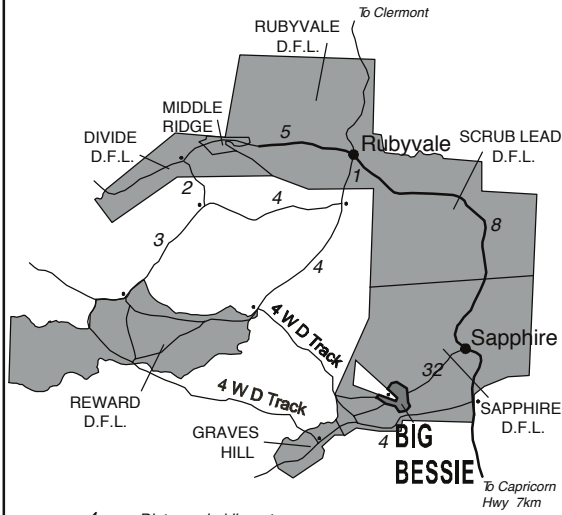

# BIG BESSIE FOSSICKING AREA

**LEGEND**

-  Boundary
-  \* 25 Numbered boundary marker
-  ▲ 15 Numbered entrance sign
-  Telephone line (underground)
-  Miners Homestead Lease

  
 N