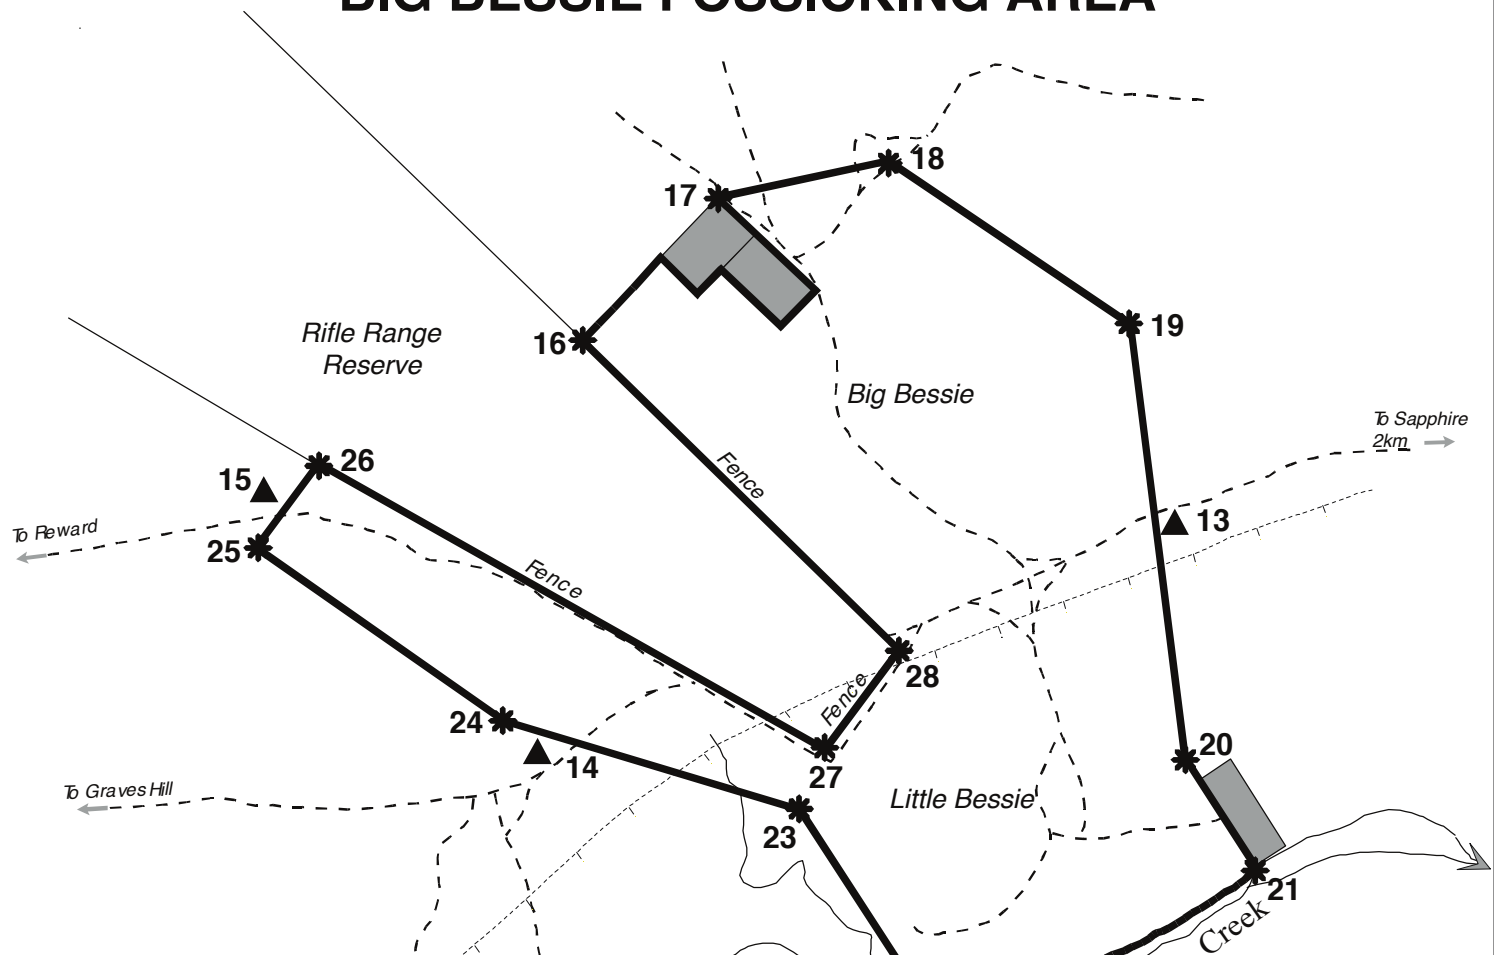

# BIG BESSIE FOSSICKING AREA

**LEGEND**

-  Boundary
-  \* 25 Numbered boundary marker
-  ▲ 15 Numbered entrance sign
-  Telephone line (underground)
-  Miners Homestead Lease

  
 N