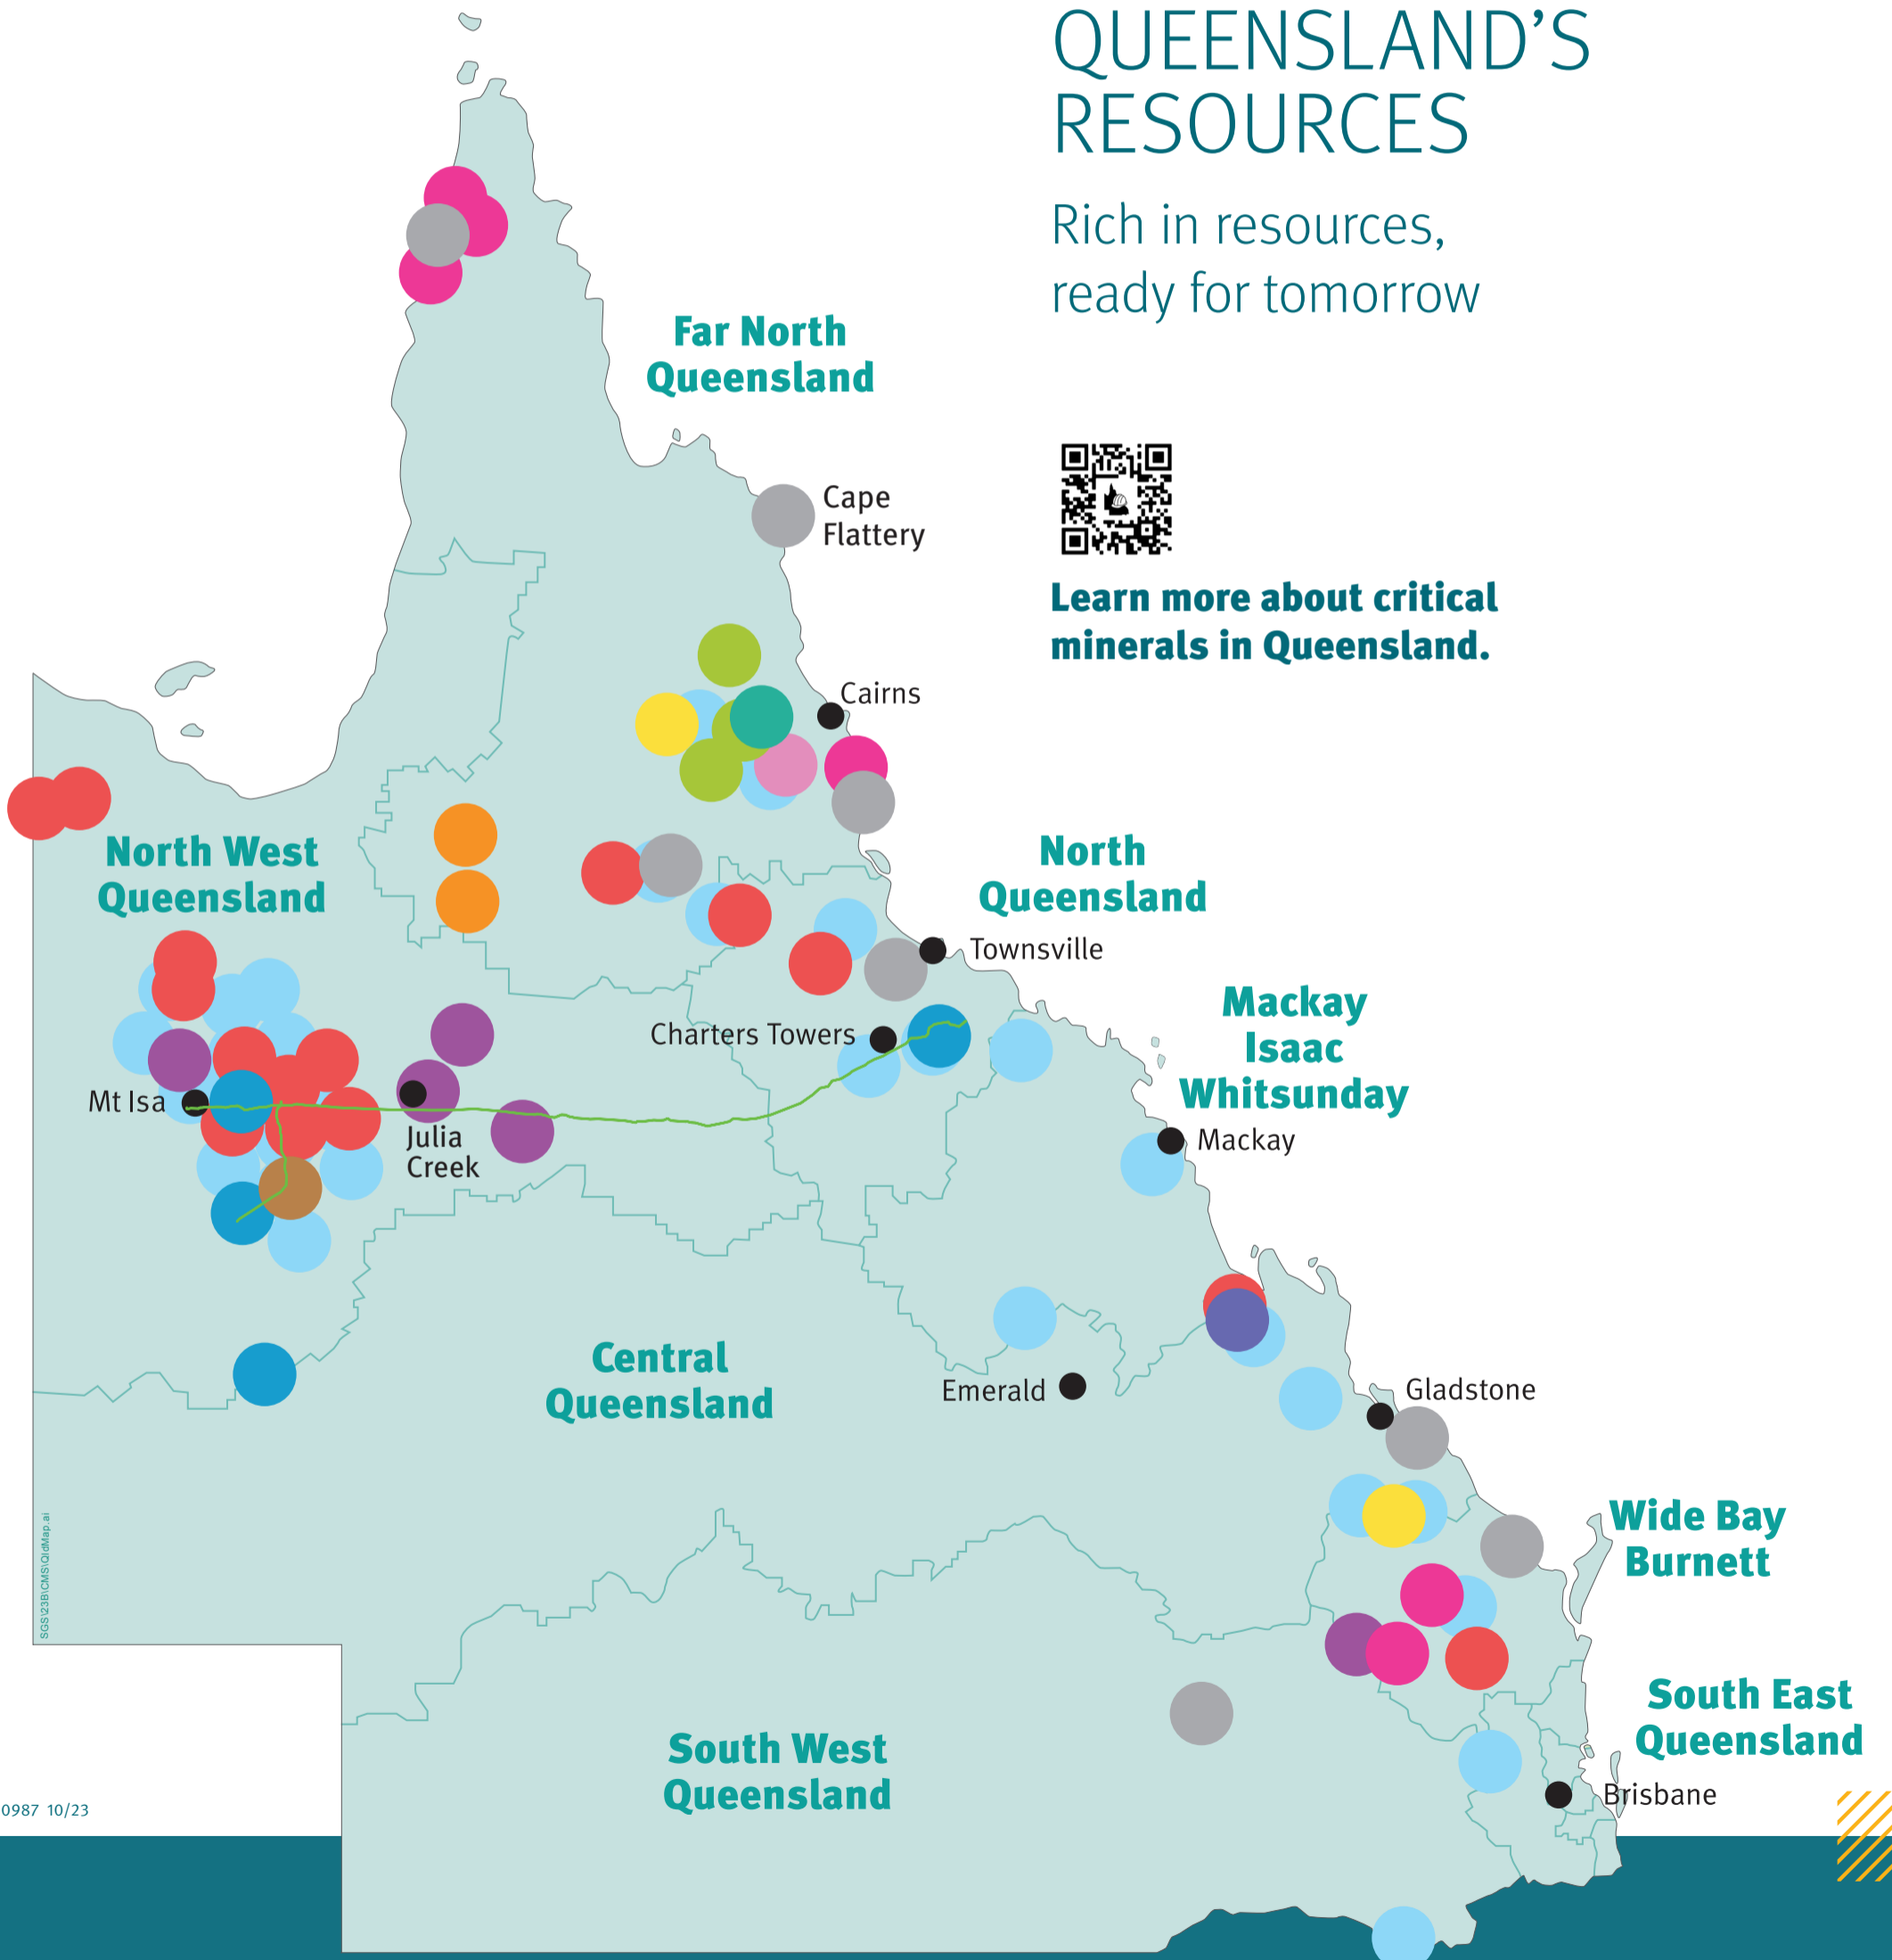

Critical mineral deposits

- Cobalt
- REE + Yttrium
- Tungsten
- Vanadium
- Graphite
- Silica
- Copper
- Titanium
- Indium
- Rhenium
- Antimony
- Chromium
- Bauxite
- CopperString Project

MAP OF QUEENSLAND'S RESOURCES

Rich in resources, ready for tomorrow

Learn more about critical minerals in Queensland.

Queensland resources industry, operations, infrastructure & institutions

(as at June 2023)