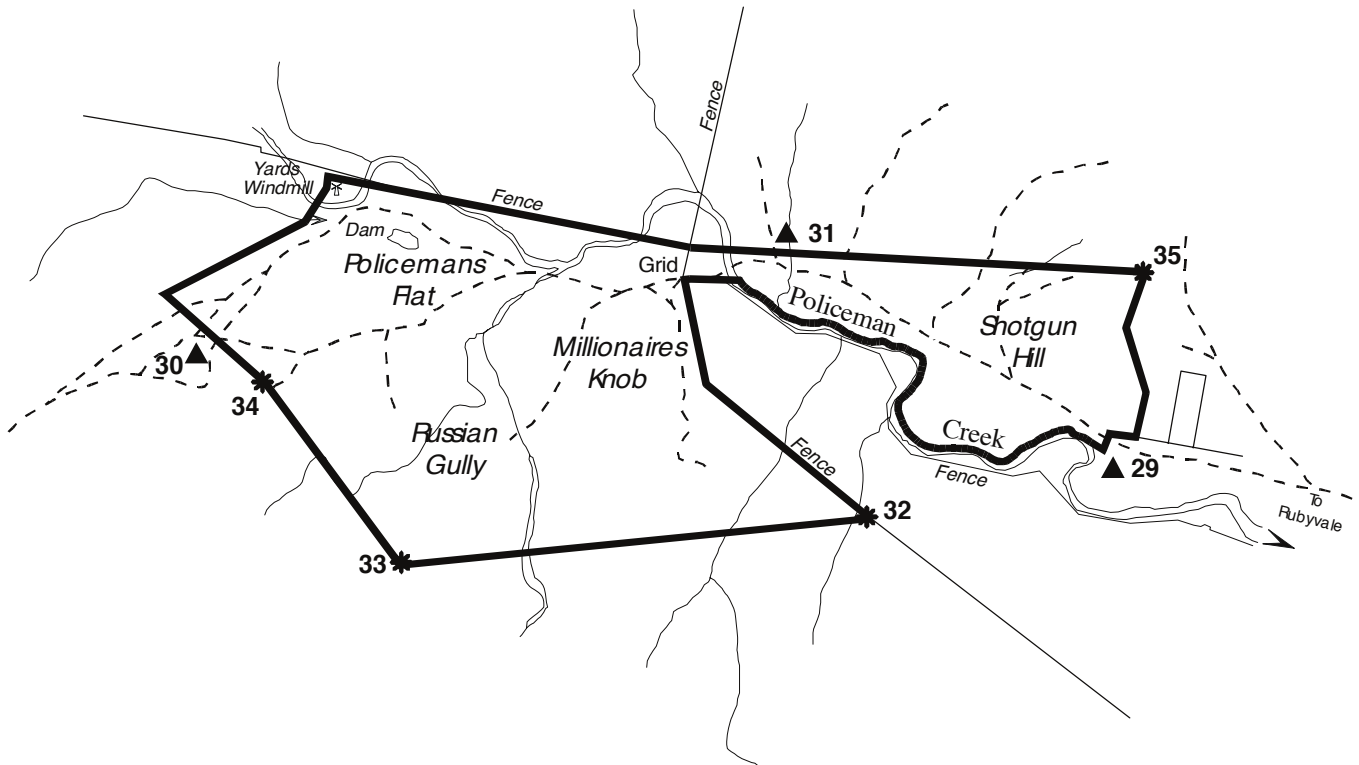

MIDDLE RIDGE FOSSICKING AREA

LEGEND

-  Boundary
-  * 32 Numbered boundary marker
-  ▲ 29 Numbered entrance sign

 N

. 4 . Distance in kilometres